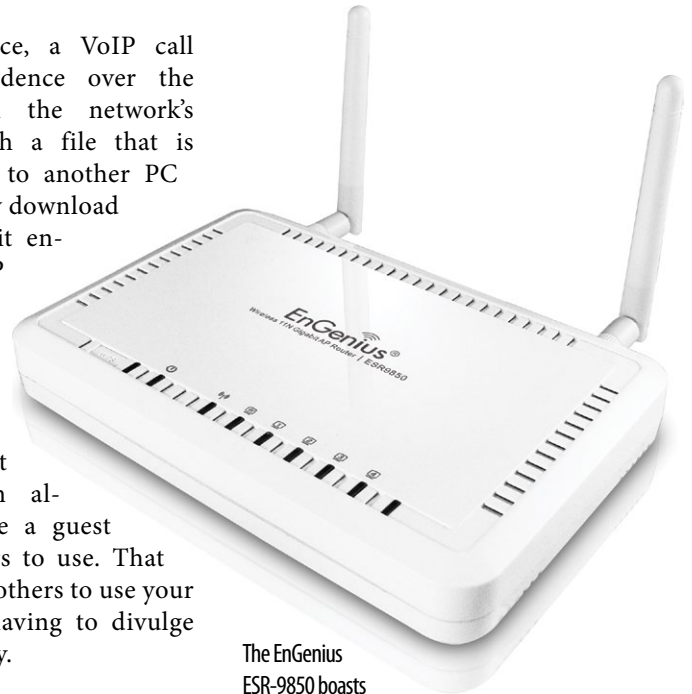

Among other handy features is multiple SSIDs (Service Set Identifiers), which allows you to create a guest network for visitors to use. That way, you can allow others to use your network without having to divulge your encryption key.

Design

A pair of white antennas protrude from the otherwise low-profile, all-white router. The antennas are easily removable so that you can actually upgrade to more powerful antennas at some point if you so desire. There is a bank of blue and red status lights on the front top of the ESR-9850, as well as the WPS button.

All the ports are in the back; in addition to the two spots for antennas, the router has a DC jack, WAN port, and four LAN 10/100/1000 ports.

It also has a reset button that is designed to be nearly impossible to press inadvertently, ensuring that you won't accidentally disrupt your network when handling the router.

The back of the EnGenius ESR-9850 sports two antennas, a DC jack, WAN port, and four LAN ports.

The EnGenius ESR-9850 boasts plenty of smart and powerful features under the hood.

Setup is relatively easy; just follow the instructions on the included installation disc and you can be surfing the Web within minutes.